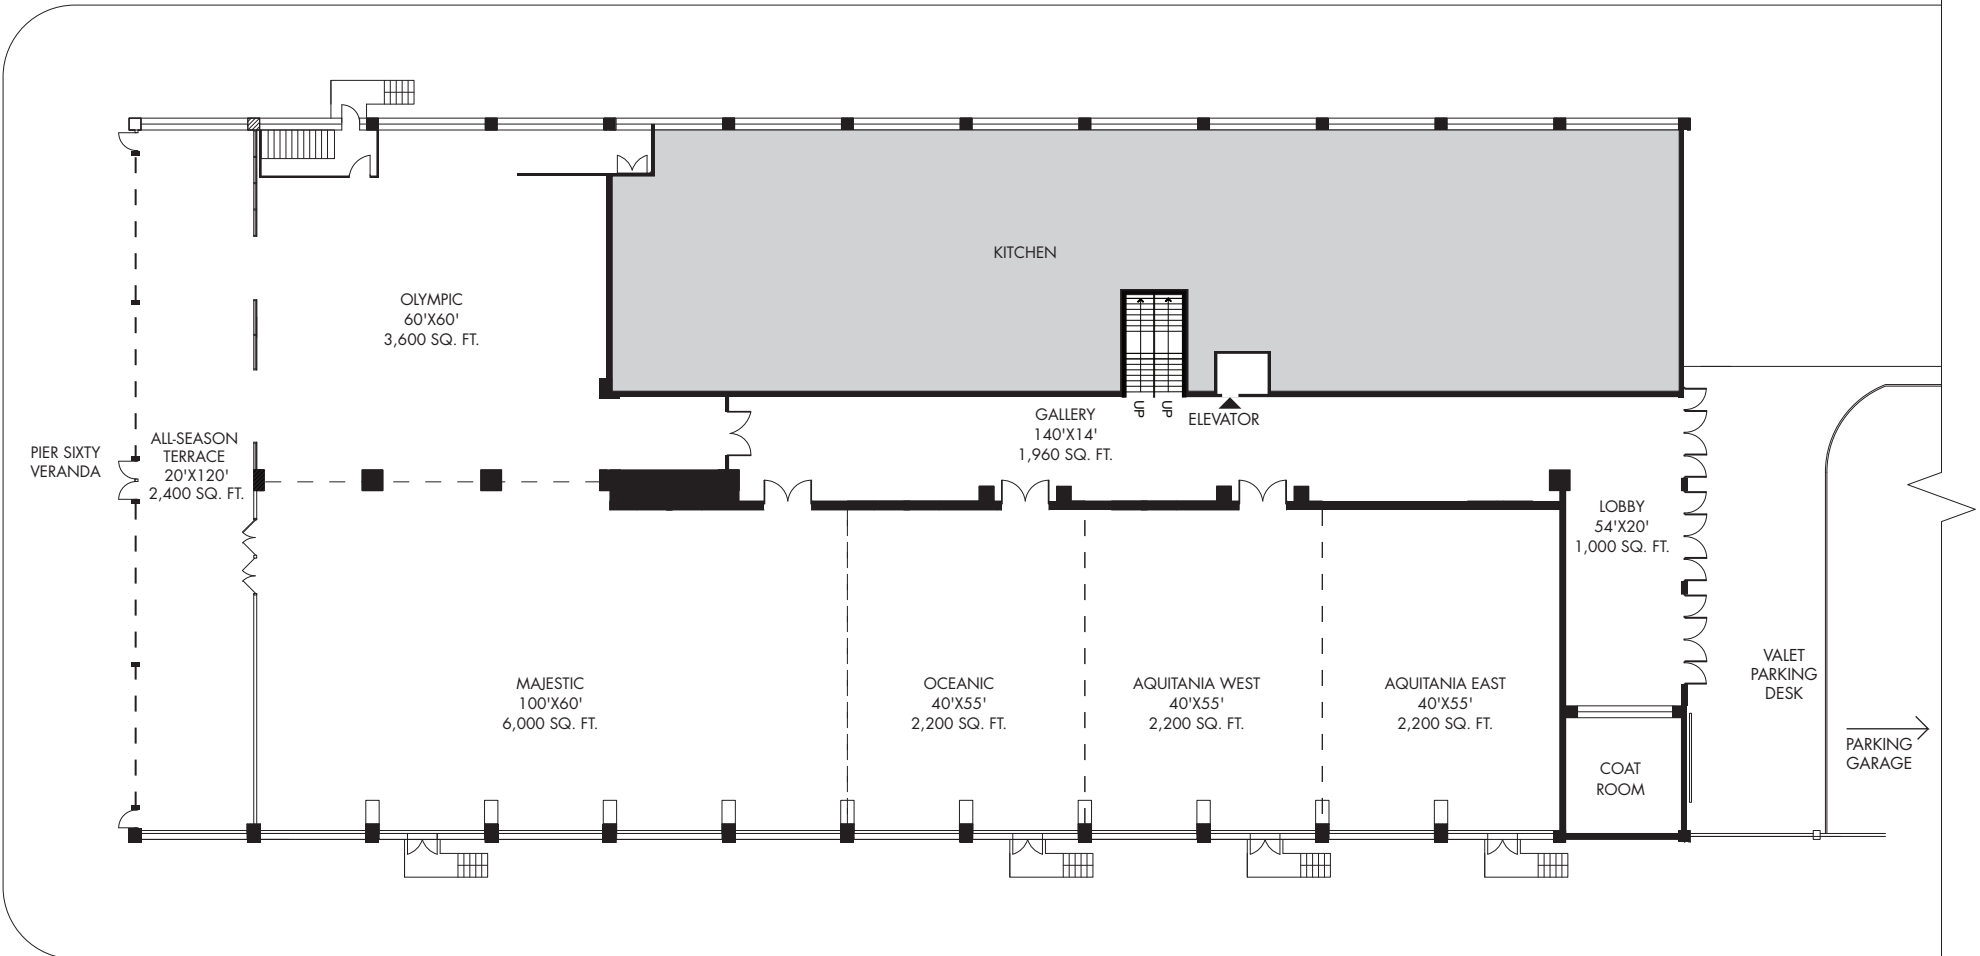

HUDSON RIVER

HUDSON RIVER

HUDSON RIVER

PIER SIXTY
 ———
 THE LIGHTHOUSE
 ———
 CURRENT

Pier Sixty
 Pier 60 Chelsea Piers
 New York, NY 10036
 piersixty.com