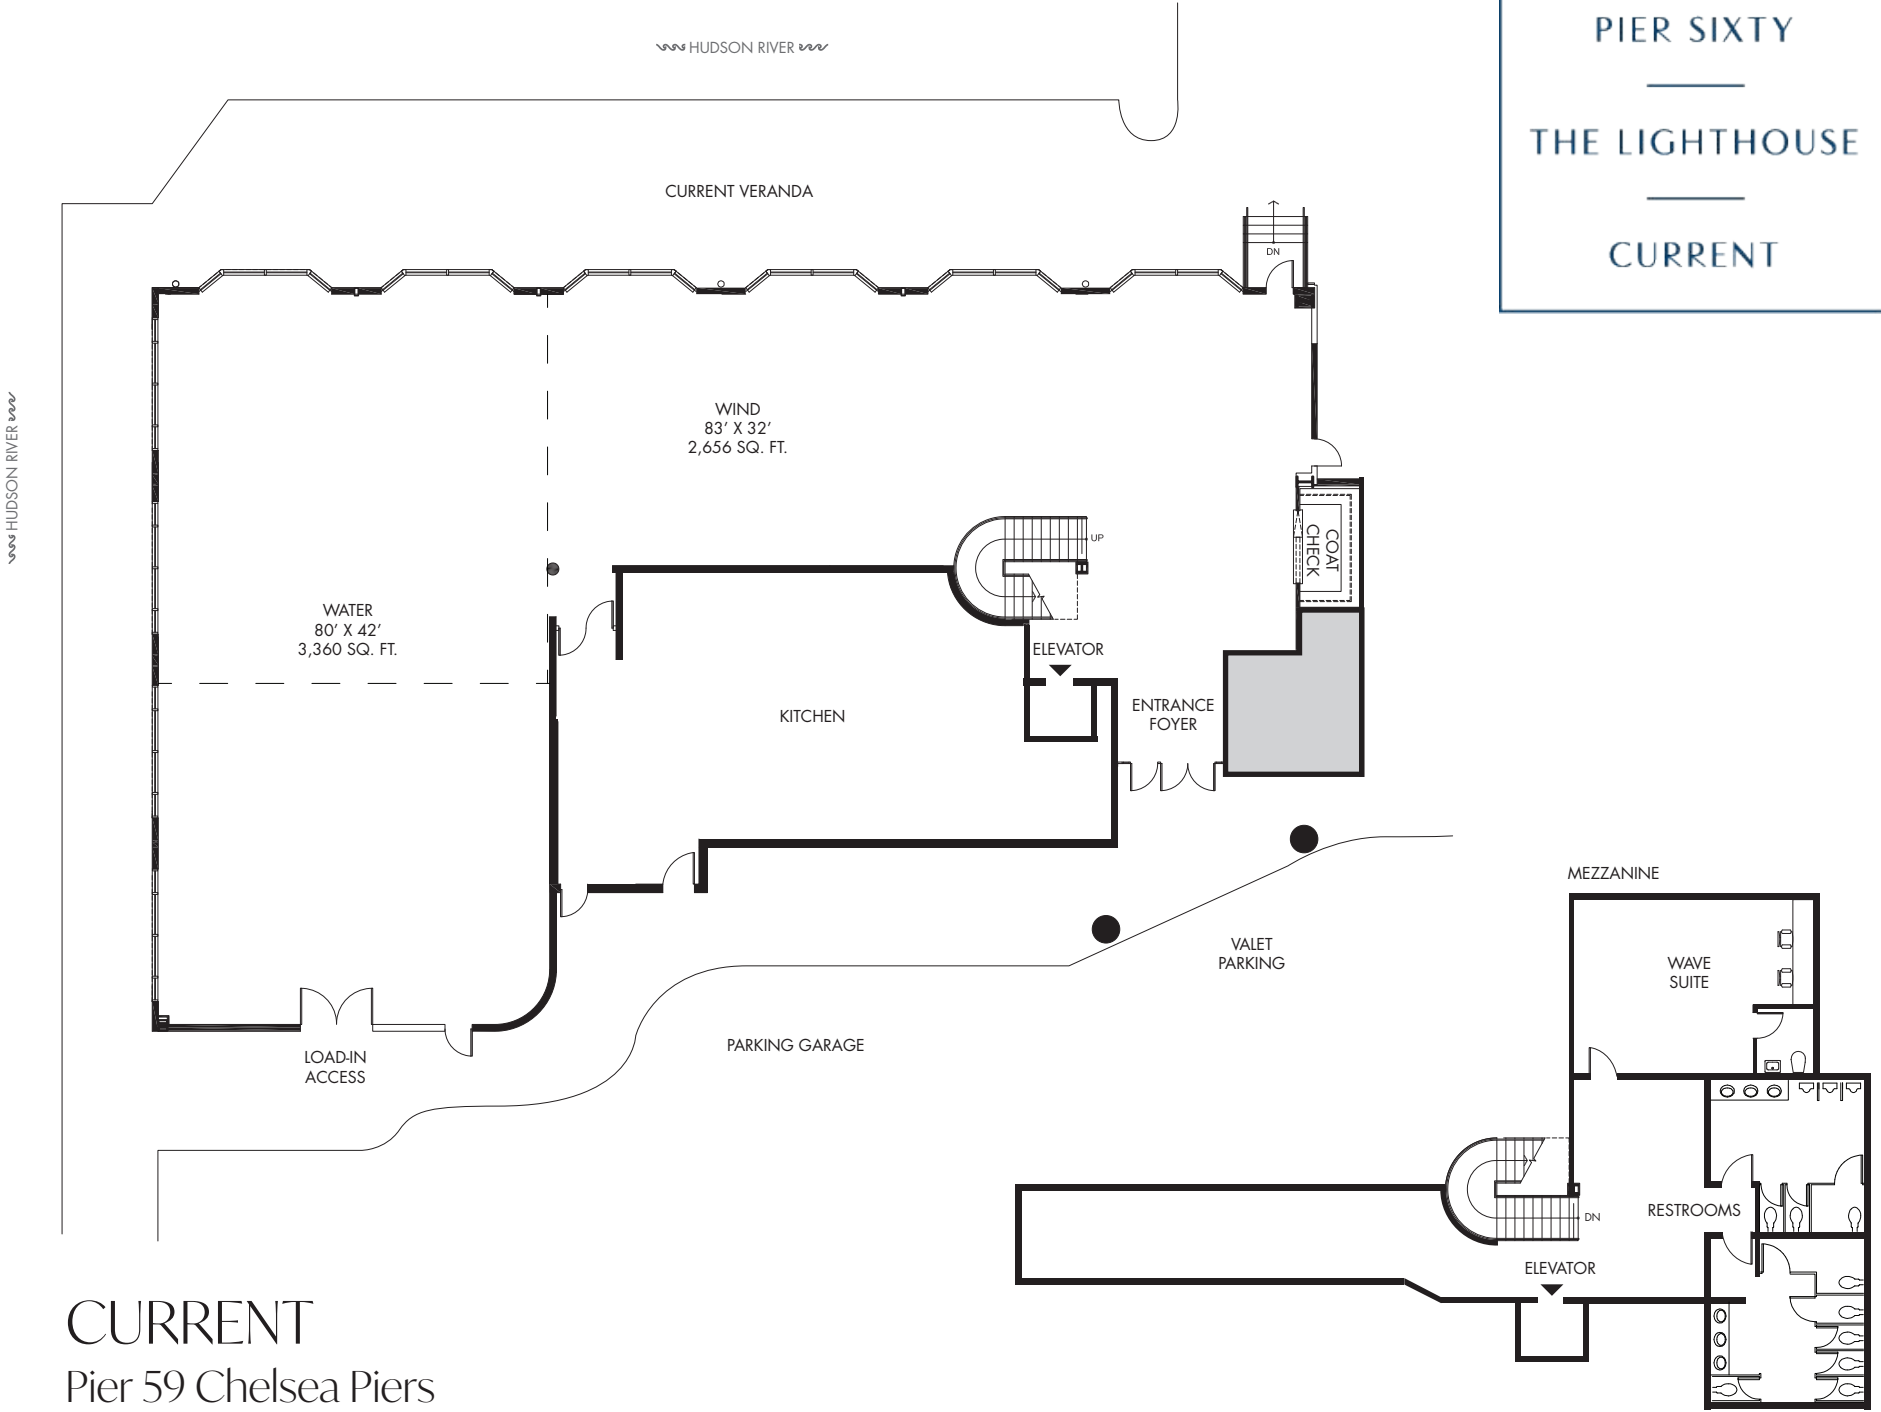

PIER SIXTY
 —
 THE LIGHTHOUSE
 —
 CURRENT

CURRENT
 Pier 59 Chelsea Piers
 New York, NY 10036
 piersixty.com